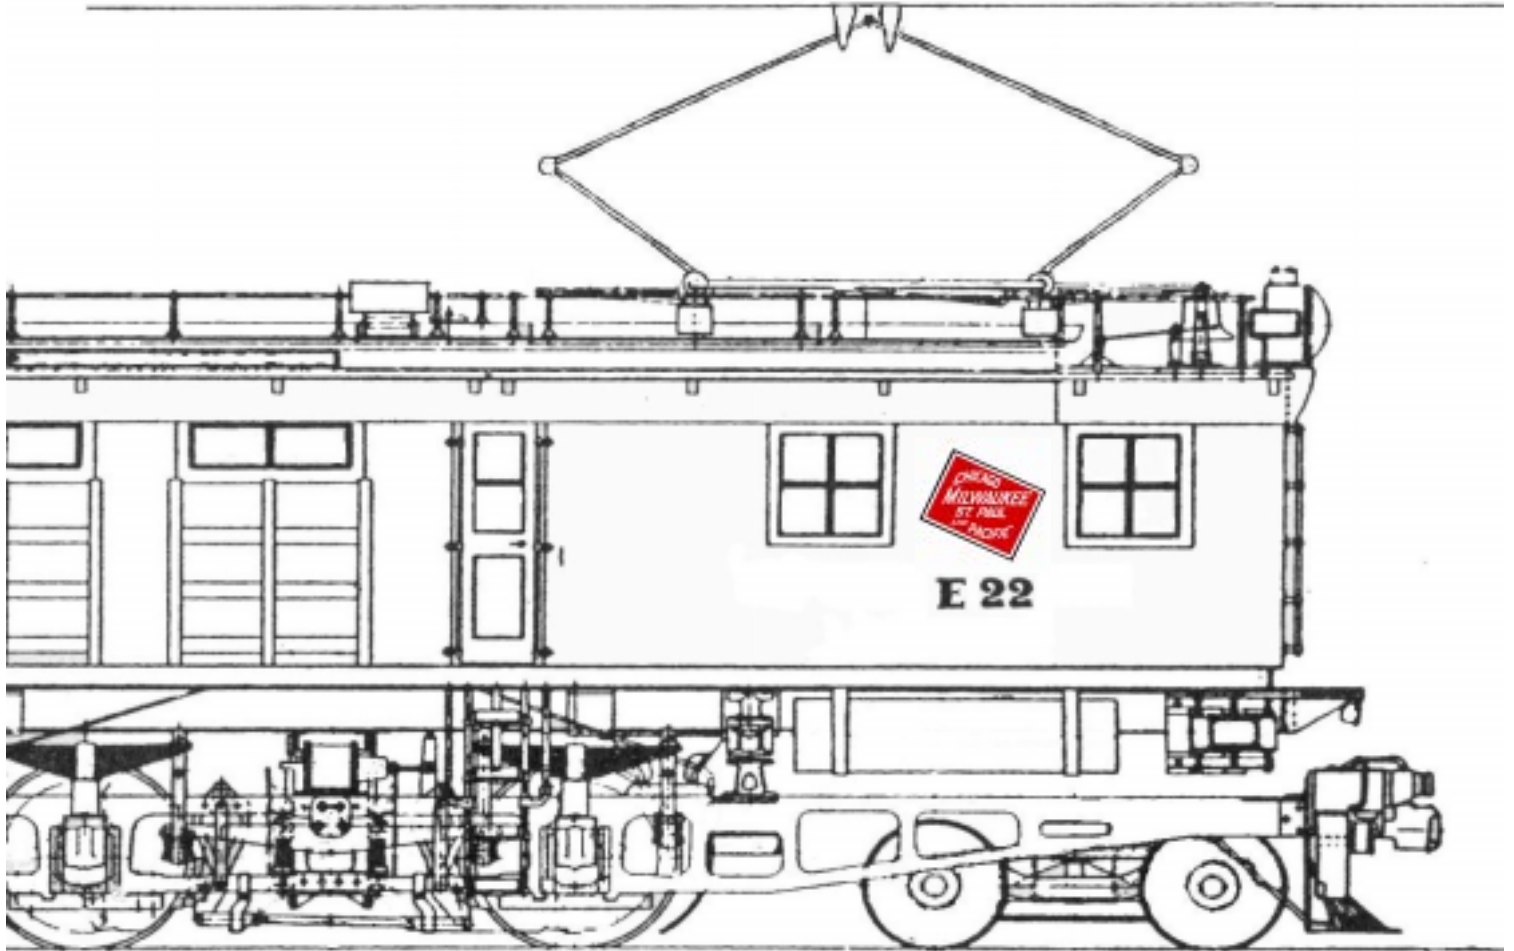

MILWAUKEE ROAD MODELERS MEET

**Modelers meet & modeling clinics
Saturday October 3rd, 2009 9:30am - 5:30 pm**

Clinics - Sunday October 4th, 10am - 4:30pm

Location: Cedar River Watershed Education Facility