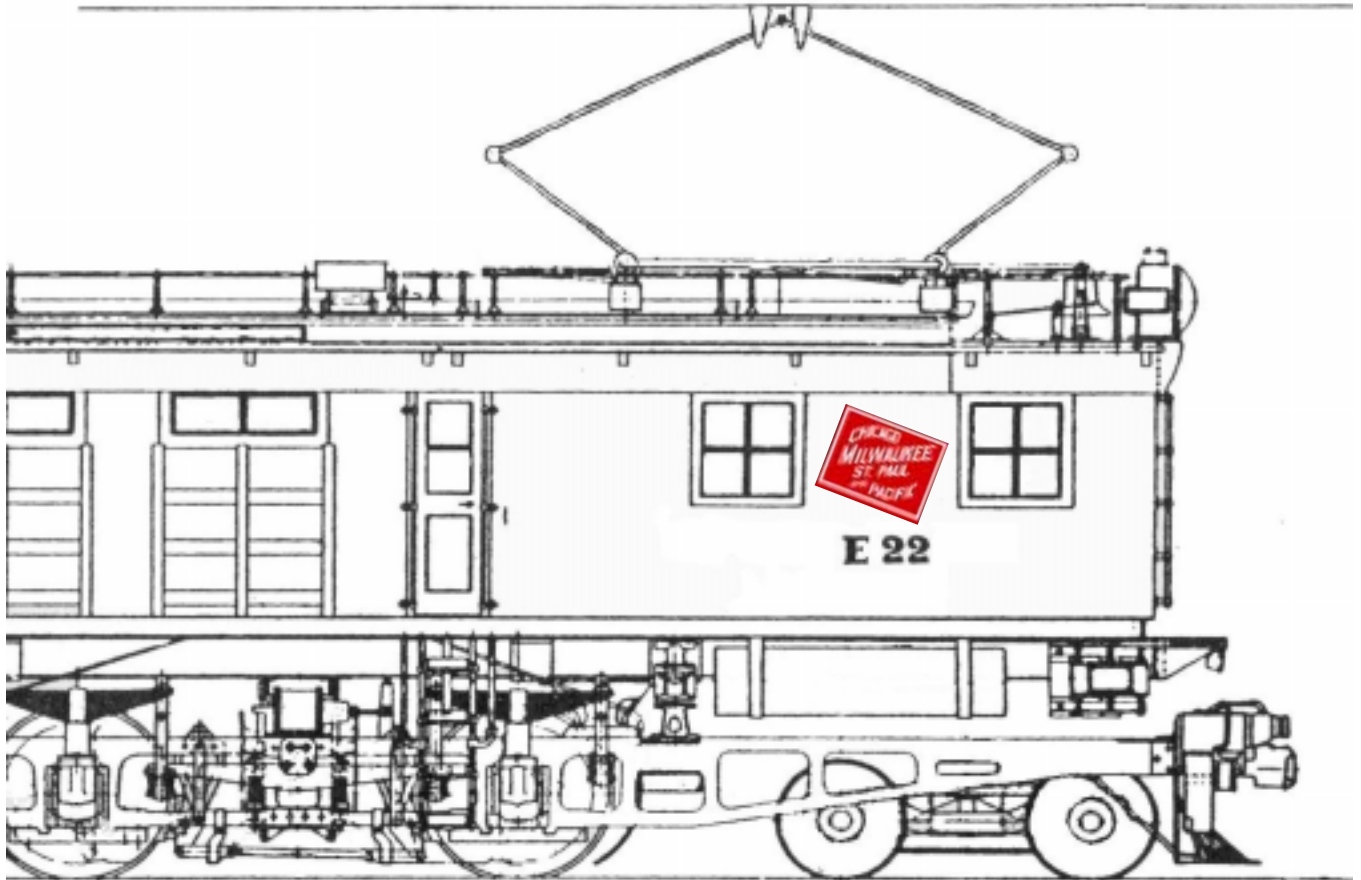

# MILWAUKEE ROAD MODELERS MEET

---

**Saturday  
October 4th, 2008  
10am - 3:30 pm**

**Location: Cedar River Watershed Education Facility  
19901 Cedar Falls Road S.E.  
North Bend, WA 98045 (take exit #32 off I-90)**